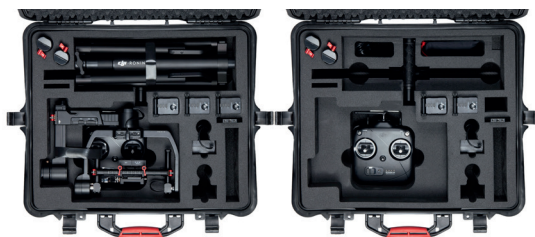

# HPRC ROM2700W

- 1 - Ronin-M Transmitter (Controller)
- 2 - Ronin-M Gimbal
- 3 - 2x Side Handles
- 4 - Cables/Screws/Small Accessories
- 5 - Top Handle Bar
- 6 - Cables/Screws/Accessories
- 7 - Tuning Stand
- 8 - 3x Spare Batteries
- 9 - 2x Charger
- 10 - Camera Mounting Plate
- 11 - 7" Field Monitor

### internal dimension

555x460x256(mm) - 21,85x18,1x10,08(in)

### external dimension

620x520x275(mm) - 24,41x20,47x10,83(in)

lid: 46(mm) - 1,81(in) bottom: 210(mm) - 8,27(in)