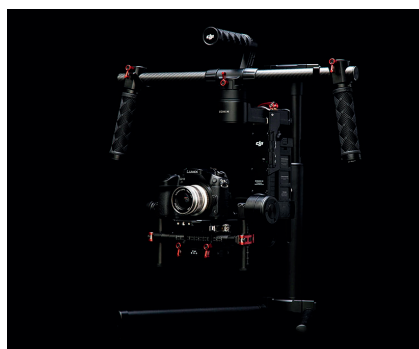

# HPRC ROM2700W

- 1 - Ronin-M Transmitter (Controller)
- 2 - Ronin-M Gimbal
- 3 - 2x Side Handles
- 4 - Cables/Screws/Small Accessories
- 5 - Top Handle Bar
- 6 - Cables/Screws/Accessories
- 7 - Tuning Stand
- 8 - 3x Spare Batteries
- 9 - 2x Charger
- 10 - Camera Mounting Plate
- 11 - 7" Field Monitor

## Dimension:

### internal dimension

555x460x256(mm) - 21,85x18,1x10,08(in)

### external dimension

620x520x275(mm) - 24,41x20,47x10,83(in)

lid: 46(mm) - 1,81(in) bottom: 210(mm) - 8,27(in)