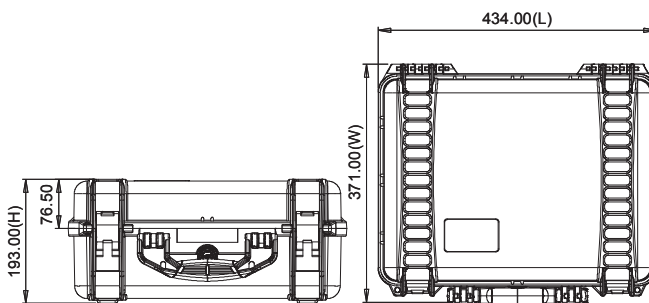

HPRC CEN2460-02

- 1 Cendence Remote Controller
- 2 CrystalSky 7.85"
- 3 Battery Charger
- 4 Charging hub for CrystalSky
- 5 CrystalSky Battery

TECHNICAL FEATURES

Dimension:

internal dimension 409x306x175(mm) - 16.10x12.05x6.89(in)
external dimension 434x371x193(mm) - 17.09x14.61x7.60(in)

Weight:

empty: 2,60kg - 5.73lbs
with foam: 3,14kg - 6.92lbs

Temperature rating:

Minimum -40°C -40°F Maximum +80°C +176°F

Plaber s.r.l. - HPRC cases

Via Div Tridentina, 10
I-36061 Bassano del Grappa
Vicenza - Italy