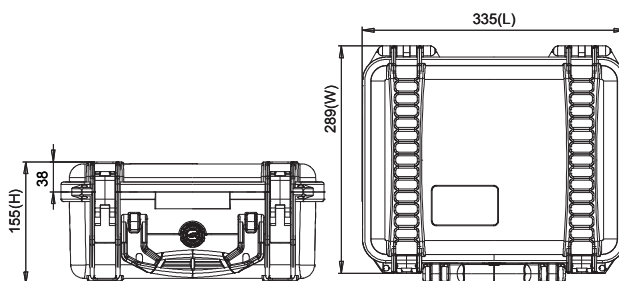

TECHNICAL DRAWING

www.hprc.it
info@hprc.it

USA office and warehouse:
HPRC USA
240 Anderson Avenue
07074 Moonachie - New Jersey
Tel +1 201 617 2010

APPROVALS
ATA 300
IP67
STANAG 4280
DS 81-41

TEST
DROP
IMPACT
HANDLE
WATERTIGHT INTEGRITY
UV COLOR AND MATERIAL
PROTECTION

Plaber s.r.l. - HPRC cases
Via Div Tridentina, 10
I-36061 Bassano del Grappa
Vicenza - Italy
Tel +39 0424 809150